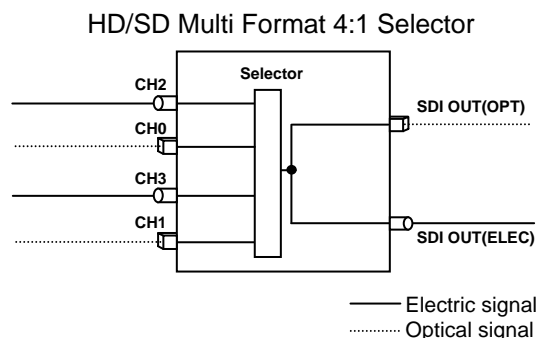

APPLICATION

Jackal Technologies Corporation

Gosho Bldg 202, 1-10-9 Ushikubonishi, Tsuzuki-ku, Yokohama, Kanagawa 224-0015 Japan
E-mail : info@jackal-tech.co.jp URL : http://www.jackal-tech.co.jp