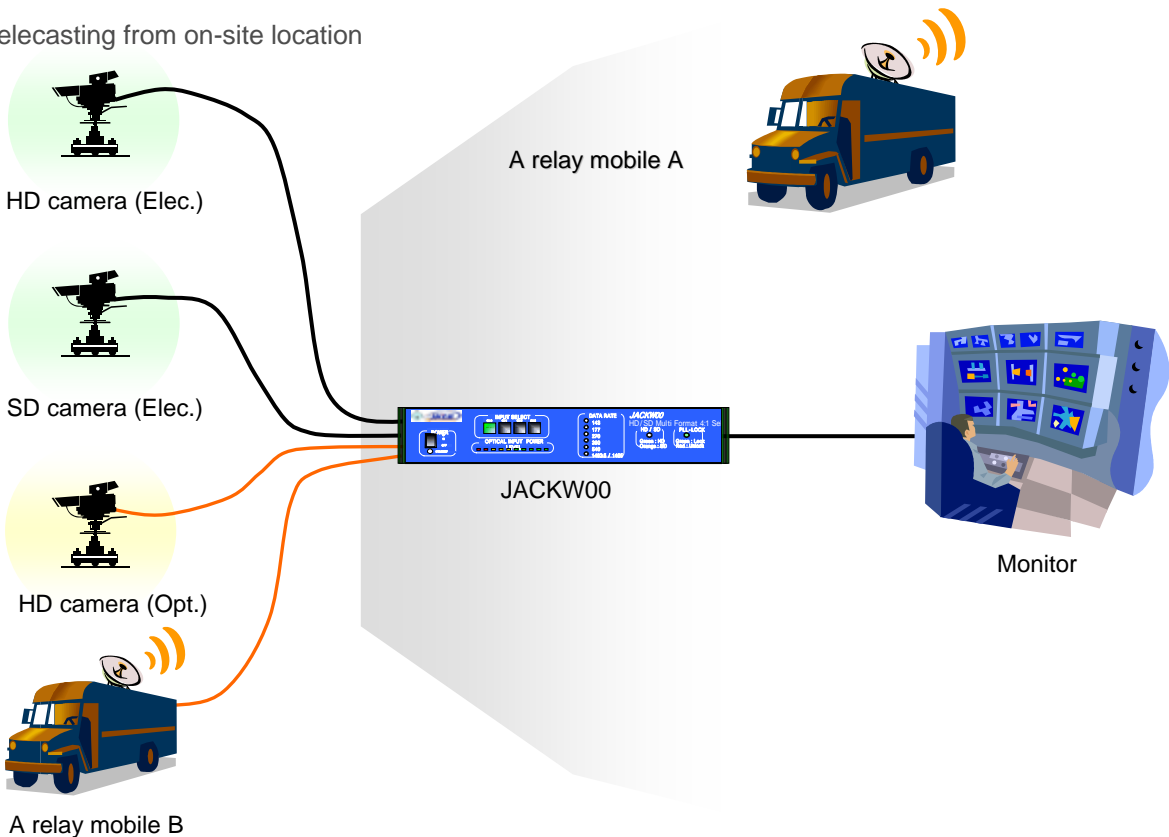

Telecasting from on-site location

Jackal Technologies Corporation

Gosho Bldg 202, 1-10-9 Ushikubonishi, Tsuzuki-ku, Yokohama, Kanagawa 224-0015 Japan
E-mail : info@jackal-tech.co.jp URL : <http://www.jackal-tech.co.jp>