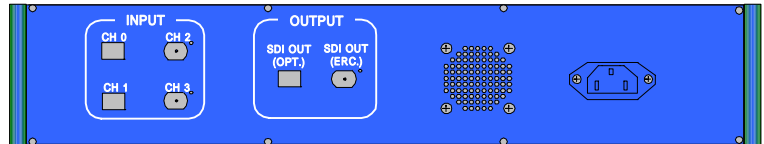

# JACKW00 HD/SD Multi Format 4:1 Selector

Front panel

Rear panel

## OUT LINE

JACKW00 is 4X1 selector that equips two optical ports and two electric ports in the input. Since it equips the output with one optical port and one electric port, it can be used also as a repeater which changes an electric signal into an optical signal and which changes an optical signal into an electric signal. JACKW00 can also transmit the audio-visual signal which the optical signal and the electric signal are mixed. The transmission signal supports full HD/SD digital audio-visual standard.

## FEATURE

- 4 input 1 output composition
  - Input : optical signal – 2 ports , electric signal - 2 ports
  - Output : optical signal - 1 port , electric signal – 1 port
- Input signals : HD-SDI(SMPTE292M),SDI(SMPTE259M),ARIB(BTAS-004B),DVB-ASI\*(EN50083-9)
  - It is possible to input HD/SD signal simultaneously.
  - It is possible to transmit an optical signal and an electric signal simultaneously.
- Converts HD-SDI electric signal into an optical signal, transmission of 20km is possible .
- LED monitor display
  - Input audio-visual transmission rate display
    - HD-SDI : 1.485Gbps, 1.485/1.001Gbps
    - SD-SDI : 143Mbps,177Mbps, 270Mbps, 360Mbps, 540Mbps
    - DVB-ASI\* : 170Mbps
  - HD/SD signal display
  - Standby power supply display
  - Input channel display
  - PLL Lock/Unlock display