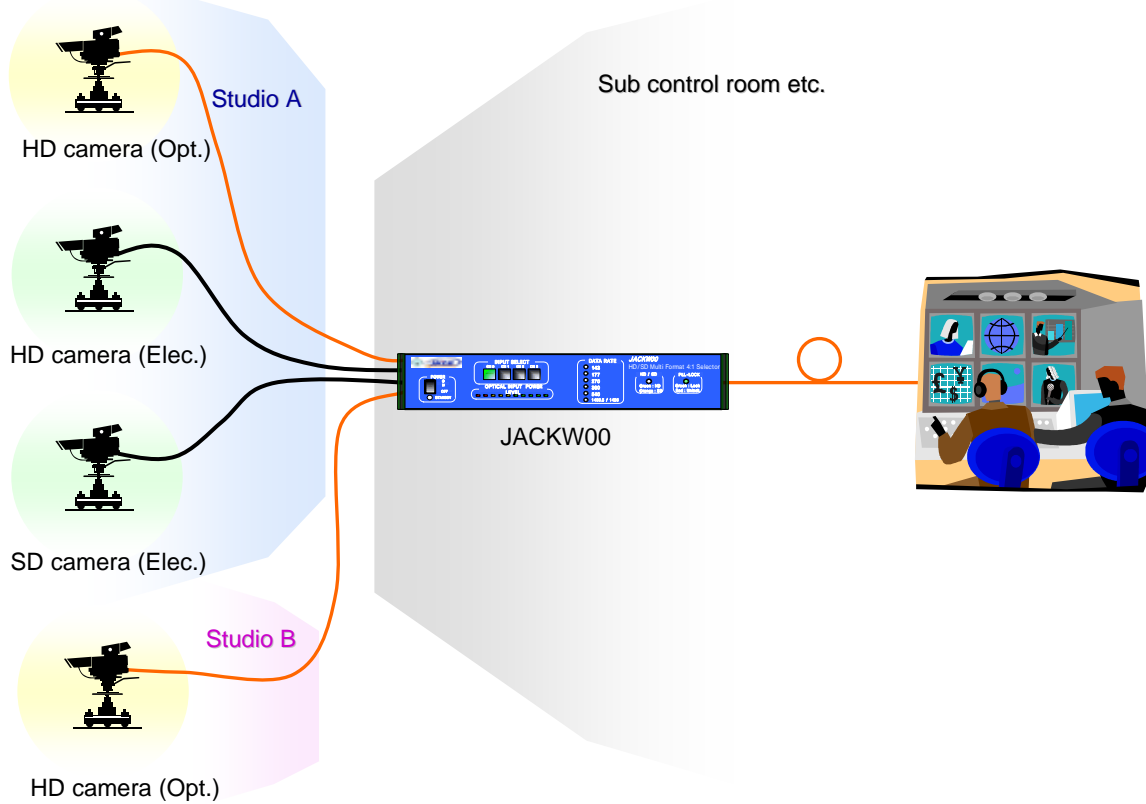

USES

Optical signal transmission equipment suitable for transmitting from TV station, event hall, on-site location.

Telecasting from TV studio