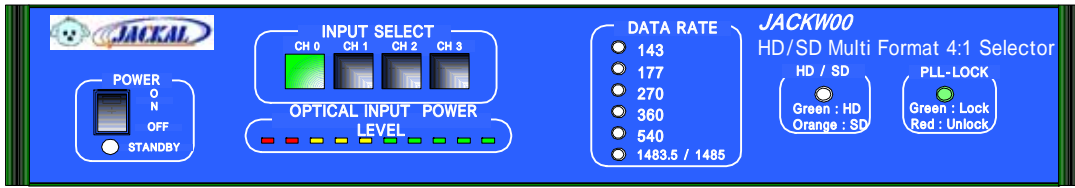

# JACKW00 HD/SD Multi Format 4:1 Selector

Front panel

Rear panel

## OUT LINE

JACKW00 is 4X1 selector that equips two optical ports and two electric ports in the input. Since it equips the output with one optical port and one electric port, it can be used also as a repeater which changes an electric signal into an optical signal and which changes an optical signal into an electric signal. JACKW00 can also transmit the audio-visual signal which the optical signal and the electric signal are mixed. The transmission signal supports full HD/SD digital audio-visual standard.

## FEATURE

- 4 input 1 output composition
  - Input : optical signal – 2 ports , electric signal - 2 ports
  - Output : optical signal - 1 port , electric signal – 1 port
- Input signals : HD-SDI(SMPTE292M),SDI(SMPTE259M),ARIB(BTAS-004B),DVB-ASI\*(EN50083-9)
  - It is possible to input HD/SD signal simultaneously.
  - It is possible to transmit an optical signal and an electric signal simultaneously.
- Converts HD-SDI electric signal into an optical signal, transmission of 20km is possible .
- LED monitor display
  - Input audio-visual transmission rate display
    - HD-SDI : 1.485Gbps, 1.485/1.001Gbps
    - SD-SDI : 143Mbps,177Mbps, 270Mbps, 360Mbps, 540Mbps
    - DVB-ASI\* : 170Mbps
  - HD/SD signal display
  - Standby power supply display
  - Input channel display
  - PLL Lock/Unlock display